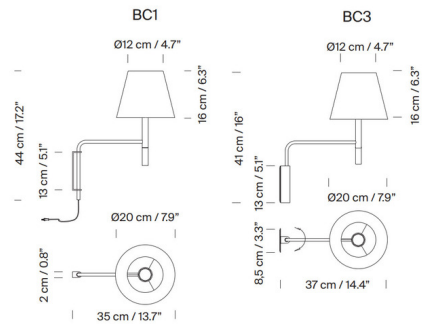

### Description

The BC Swing-Arm Wall Light offers a take on a classic silhouette. A pivoting arm and a beech wood handle adjust the shade. Choice of plug-in (BC1) or hardwired (BC3) mounting. Note: The hardwired version requires a 2x4 inch outlet box - does not mount to a standard 4 inch junction box.

### Specifications

COLOR	Terracotta Raw Ribbon
BODY FINISH	Satin Nickel
WATTAGE	6W
DIMMER	Dimmable
DIMENSIONS	7.9"W x 17.2"H x 13.7"D
BULB NOT INCLUDED	1x A19/Medium (E26)/6W/120V LED

CLICK TO VIEW PRODUCT