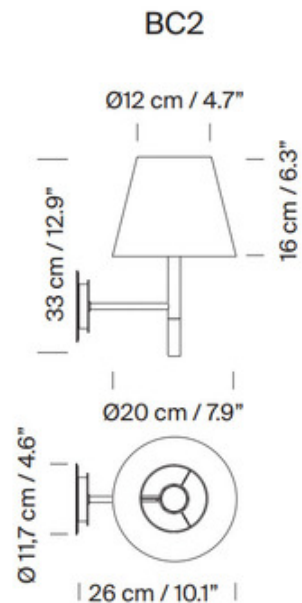

COMPANY

PROJECT

FIXTURE TYPE

APPROVED BY

DATE