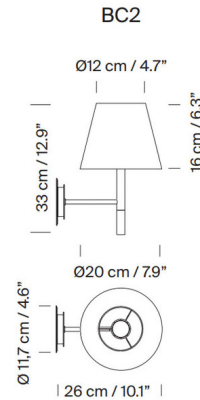

Shown in satin nickel / natural ribbon

Specifications

COLOR	Natural Ribbon
BODY FINISH	Satin Nickel
WATTAGE	N/A
DIMMER	Standard 120V
DIMENSIONS	7.9"W x 12.9"H x 10.1"D
BULB NOT INCLUDED	1 x A19/Medium (E26)/120V LED