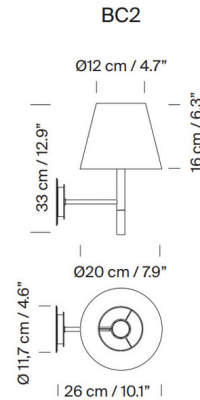

### Specifications

COLOR	Natural Ribbon
BODY FINISH	Satin Nickel
WATTAGE	N/A
DIMMER	Standard 120V
DIMENSIONS	7.9"W x 12.9"H x 10.1"D
BULB NOT INCLUDED	1 x A19/Medium (E26)/120V LED

CLICK TO VIEW PRODUCT