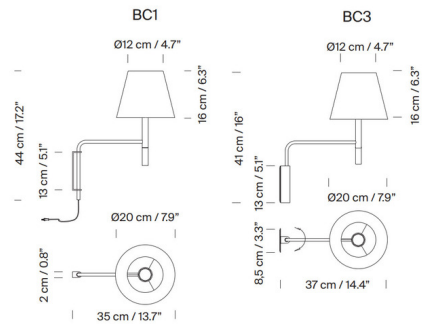

Description

The BC Swing-Arm Wall Light offers a take on a classic silhouette. A pivoting arm and a beech wood handle adjust the shade. Choice of plug-in (BC1) or hardwired (BC3) mounting. Note: The hardwired version requires a 2x4 inch outlet box - does not mount to a standard 4 inch junction box.

Shown in satin nickel / natural ribbon

Specifications

COLOR	Natural Ribbon
BODY FINISH	Satin Nickel
WATTAGE	6W
DIMMER	Dimmable
DIMENSIONS	7.9"W x 16"H x 14.4"D
BULB NOT INCLUDED	1x A19/Medium (E26)/6W/120V LED