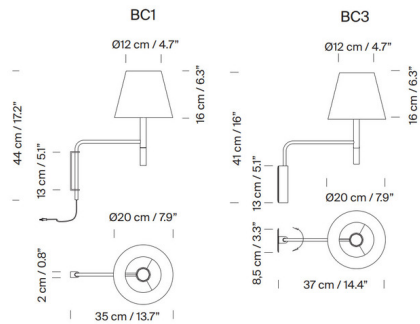

Description

The BC Swing-Arm Wall Light offers a take on a classic silhouette. A pivoting arm and a beech wood handle adjust the shade. Choice of plug-in (BC1) or hardwired (BC3) mounting. Note: The hardwired version requires a 2x4 inch outlet box - does not mount to a standard 4 inch junction box.

Shown in satin nickel / natural ribbon

Specifications

COLOR	Natural Ribbon
BODY FINISH	Satin Nickel
WATTAGE	6W
DIMMER	Dimmable
DIMENSIONS	7.9"W x 16"H x 14.4"D
BULB NOT INCLUDED	1 x A19/Medium (E26)/6W/120V LED