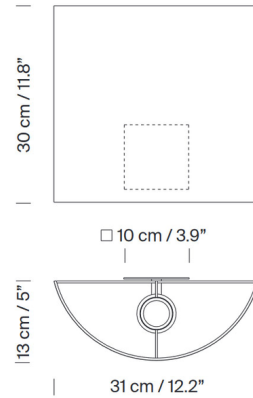

### Specifications

COLOR	Natural Ribbon
BODY FINISH	Chrome
WATTAGE	4.5W
DIMMER	Standard 120V
DIMENSIONS	12.2"W x 11.8"H x 5"D
BULB NOT INCLUDED	1 x A19/Medium (E26)/4.5W/120V LED
OTHER BULB OPTIONS	1 x A19/Medium (E26)/60W/120V Incandescent