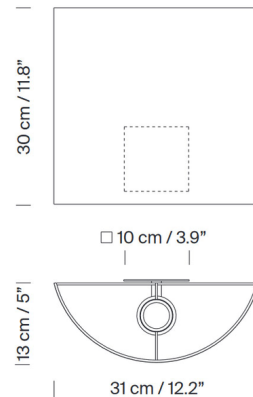

Shown in chrome / natural ribbon

Specifications

COLOR	Natural Ribbon
BODY FINISH	Chrome
WATTAGE	4.5W
DIMMER	Standard 120V
DIMENSIONS	12.2"W x 11.8"H x 5"D
BULB NOT INCLUDED	1 x A19/Medium (E26)/4.5W/120V LED
OTHER BULB OPTIONS	1 x A19/Medium (E26)/60W/120V Incandescent