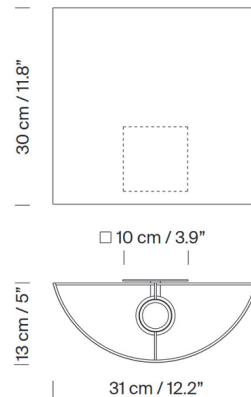

Shown in chrome / red amber ribbon

Specifications

COLOR	Red Amber Ribbon
BODY FINISH	Chrome
WATTAGE	4.5W
DIMMER	Standard 120V
DIMENSIONS	12.2"W x 11.8"H x 5"D
BULB NOT INCLUDED	1 x A19/Medium (E26)/4.5W/120V LED
OTHER BULB OPTIONS	1 x A19/Medium (E26)/60W/120V Incandescent