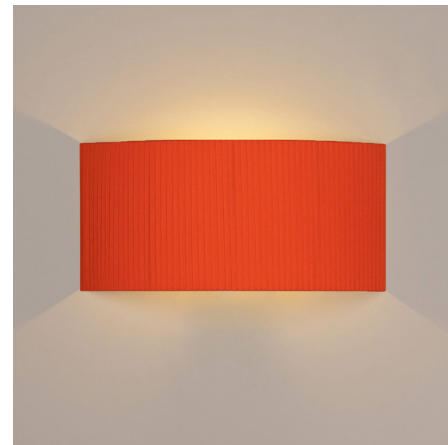

Lightology

lightology.com
866-954-4489
06-04-26

Project: _____
Company: _____
Location: _____ Fixture Type: _____
SPEC #: **SCO592931**
Approved On: _____ Approved By: _____

Comodin Rectangular Wall Sconce By Santa & Cole

Description

The Comodin Rectangular Wall Light showcases minimalist design featuring an arched ribbon or parchment shade that prevents the light source from spilling out the side. Its simple, curved silhouette is open at the top and bottom to provide dramatic up and down lighting. Suitable for standard US junction box. Note: The stitching on the Stached Beige Parchment shade is an off white color. Its appearance may vary slightly under different lighting and angles.

Shown in chrome / red amber ribbon

Specifications

COLOR	Red Amber Ribbon
BODY FINISH	Chrome
WATTAGE	4.5W
DIMMER	Standard 120V
DIMENSIONS	19.7"W x 9.4"H x 5"D
BULB NOT INCLUDED	1 x A19/Medium (E26)/4.5W/120V LED