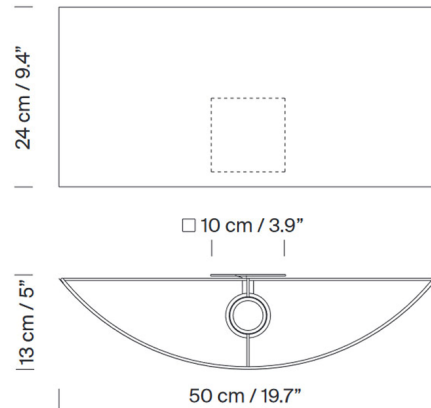

### Description

The Comodin Rectangular Wall Light showcases minimalist design featuring an arched ribbon or parchment shade that prevents the light source from spilling out the side. Its simple, curved silhouette is open at the top and bottom to provide dramatic up and down lighting. Suitable for standard US junction box. Note: The stitching on the Stached Beige Parchment shade is an off white color. Its appearance may vary slightly under different lighting and angles.

### Specifications

COLOR	Red Amber Ribbon
BODY FINISH	Chrome
WATTAGE	4.5W
DIMMER	Standard 120V
DIMENSIONS	19.7"W x 9.4"H x 5"D
BULB NOT INCLUDED	1 x A19/Medium (E26)/4.5W/120V LED

CLICK TO VIEW PRODUCT

Notes: