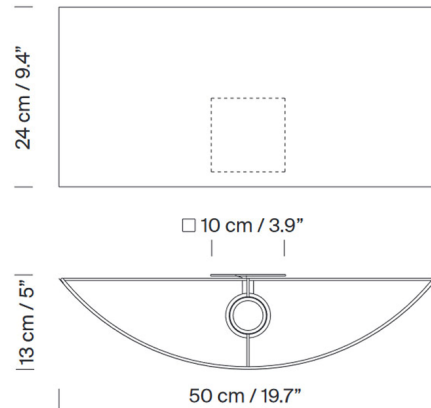

Description

The Comodin Rectangular Wall Light showcases minimalist design featuring an arched ribbon or parchment shade that prevents the light source from spilling out the side. Its simple, curved silhouette is open at the top and bottom to provide dramatic up and down lighting. Suitable for standard US junction box. Note: The stitching on the Stached Beige Parchment shade is an off white color. Its appearance may vary slightly under different lighting and angles.

Shown in chrome / red amber ribbon

Specifications

COLOR	Red Amber Ribbon
BODY FINISH	Chrome
WATTAGE	4.5W
DIMMER	Standard 120V
DIMENSIONS	19.7"W x 9.4"H x 5"D
BULB NOT INCLUDED	1 x A19/Medium (E26)/4.5W/120V LED