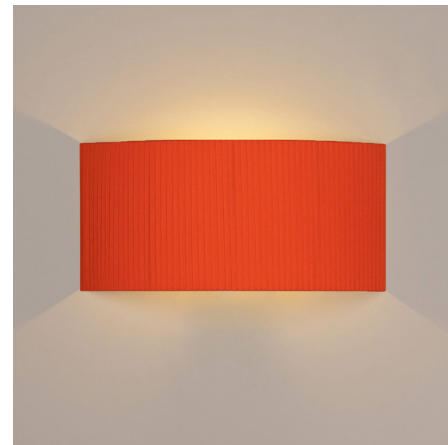

## Comodin Rectangular Wall Sconce By Santa & Cole

### Description

The Comodin Rectangular Wall Light showcases minimalist design featuring an arched ribbon or parchment shade that prevents the light source from spilling out the side. Its simple, curved silhouette is open at the top and bottom to provide dramatic up and down lighting. Suitable for standard US junction box. Note: The stitching on the Stached Beige Parchment shade is an off white color. Its appearance may vary slightly under different lighting and angles.

Shown in chrome / red amber ribbon

### Specifications

COLOR	Red Amber Ribbon
BODY FINISH	Chrome
WATTAGE	4.5W
DIMMER	Standard 120V
DIMENSIONS	19.7"W x 9.4"H x 5"D
BULB NOT INCLUDED	1 x A19/Medium (E26)/4.5W/120V LED

CLICK TO VIEW PRODUCT

Notes: