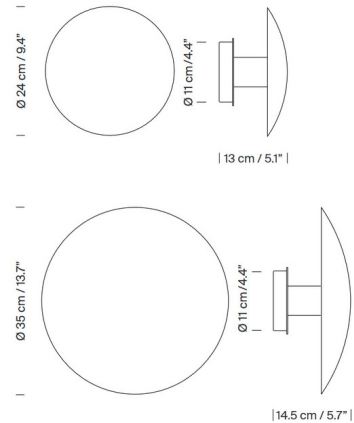

### Description

The Disco Wall Light features minimalist design with a metal disc that provides a halo, giving the effect of a star during an eclipse.

Shown in satin nickel

### Specifications

COLOR	N/A
BODY FINISH	Satin Nickel
WATTAGE	9W
DIMMER	Dimmable
DIMENSIONS	9.4"W x 9.4"H x 5.1"D
INTEGRATED LED MODULE	1 x LED/9W/120V LED