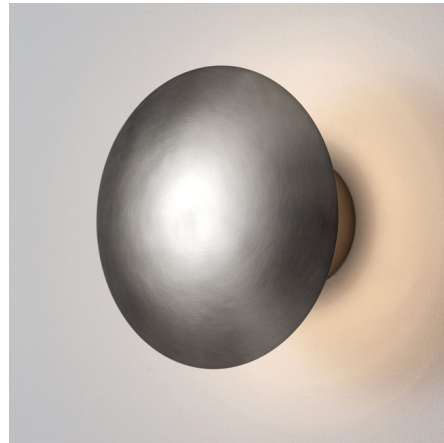

# Lightology

lightology.com  
866-954-4489  
04-25-26

Project: \_\_\_\_\_

Company: \_\_\_\_\_

Location: \_\_\_\_\_ Fixture Type: \_\_\_\_\_

SPEC #: **SCO592936**

Approved On: \_\_\_\_\_ Approved By: \_\_\_\_\_

## Disco Wall Light

By Santa & Cole

### Description

The Disco Wall Light features minimalist design with a metal disc that provides a halo, giving the effect of a star during an eclipse.

Shown in satin nickel

### Specifications

COLOR	N/A
BODY FINISH	Satin Nickel
WATTAGE	9W
DIMMER	Dimmable
DIMENSIONS	9.4"W x 9.4"H x 5.1"D
INTEGRATED LED MODULE	1 x LED/9W/120V LED