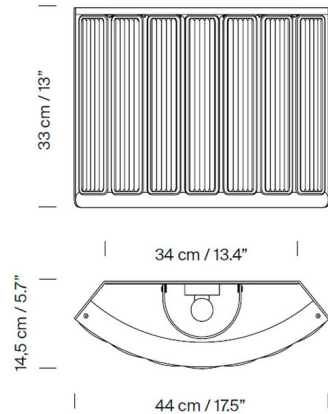

Shown in black / clear

Specifications

COLOR Clear
BODY FINISH Black
WATTAGE 15W
DIMMER Standard 120V
DIMENSIONS 17.5"W x 13"H x 5.7"D
BULB NOT INCLUDED 1 x A19/Medium (E26)/15W/120V LED

Technical Information

PRODUCT DIMENSIONS Weight: 115 lbs.

CLICK TO VIEW PRODUCT

Notes: