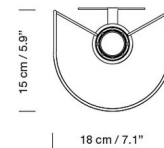

Shown in chrome / white linen

18 cm / 7.1"

### Specifications

COLOR . . . . . White Linen  
BODY FINISH . . . . . Chrome  
WATTAGE . . . . . 8W  
DIMMER . . . . . Standard 120V  
DIMENSIONS . . . . . 7.1"W x 11.8"H x 5.9"D  
BULB NOT INCLUDED . . . . . 1 x A19/Medium (E26)/8W/120V LED