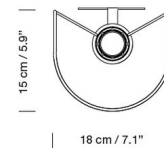

Shown in chrome / white linen

Specifications

COLOR White Linen
BODY FINISH Chrome
WATTAGE 8W
DIMMER Standard 120V
DIMENSIONS 7.1"W x 11.8"H x 5.9"D
BULB NOT INCLUDED 1 x A19/Medium (E26)/8W/120V LED

CLICK TO VIEW PRODUCT