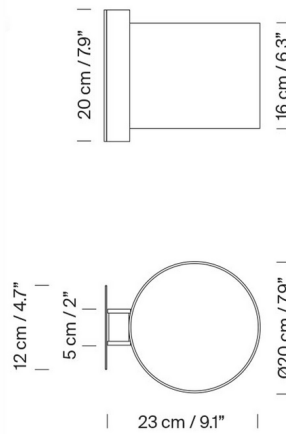

By Santa & Cole

Description

The TMM Corto Wall Sconce was originally conceived by Miguel Mila in 1964 for his company TRAMO. Mila's design is elegant in its simplicity, featuring a wooden channel into which a cylindrical parchment shade is partially inserted. The sconce's wooden frame adds the warm touch of natural materials. The White shade is available with or without a methacrylate top diffuser. Note: The Diffuser shade should only be used with low wattage LED bulbs. The Beige shade is not available with Diffuser.

Shown in beech / white

Specifications

COLOR	White
BODY FINISH	Beech
WATTAGE	4.5W
DIMMER	Standard 120V
DIMENSIONS	7.9"W x 6.3"H x 9.1"D
BULB NOT INCLUDED	1 x A19/Medium (E26)/4.5W/120V LED
OTHER BULB OPTIONS	1 x A19/Medium (E26)/60W/120V Incandescent