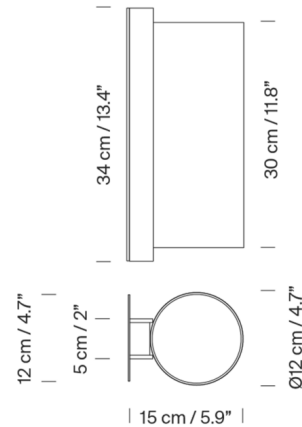

Lightology

lightology.com
866-954-4489
07-10-26

Project: _____
Company: _____
Location: _____ Fixture Type: _____
SPEC #: **SCO592944**
Approved On: _____ Approved By: _____

TMM Largo Wall Sconce

By Santa & Cole

Shown in beech / beige

Specifications

COLOR Beige
BODY FINISH Beech
WATTAGE 4.5W
DIMMER Standard 120V
DIMENSIONS 4.7"W x 11.8"H x 5.9"D
BULB NOT INCLUDED 1 x A19/Medium (E26)/4.5W/120V LED
OTHER BULB OPTIONS 1 x A19/Medium (E26)/60W/120V Incandescent

Technical Information

PRODUCT DIMENSIONS Backplate: 4.7"W x 13.4"H

CLICK TO VIEW PRODUCT

Notes: