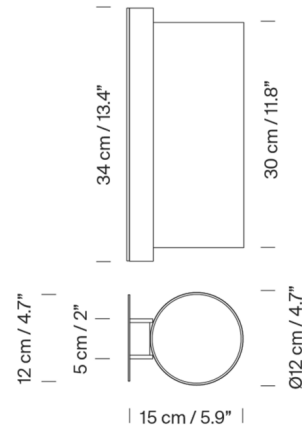

Lightology

lightology.com
866-954-4489
07-10-26

Project: _____
Company: _____
Location: _____ Fixture Type: _____
SPEC #: **SCO592944**
Approved On: _____ Approved By: _____

TMM Largo Wall Sconce

By Santa & Cole

Shown in beech / beige

Specifications

COLOR	Beige
BODY FINISH	Beech
WATTAGE	4.5W
DIMMER	Standard 120V
DIMENSIONS	4.7"W x 11.8"H x 5.9"D
BULB NOT INCLUDED	1 x A19/Medium (E26)/4.5W/120V LED
OTHER BULB OPTIONS	1 x A19/Medium (E26)/60W/120V Incandescent

Technical Information

PRODUCT DIMENSIONS	Backplate: 4.7"W x 13.4"H
--------------------	---------------------------

CLICK TO VIEW PRODUCT

Notes: