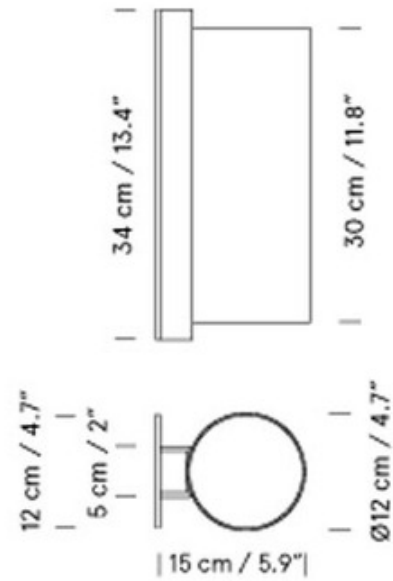

Shown in: Satin Nickel / White

SHADE COLOR	White
BODY FINISH	Satin Nickel
WATTAGE	6W
DIMMER	Dimmable
DIMENSIONS	4.7"W x 11.8"H x 5.9"D
LAMP	1 x A19/Medium (E26)/6W/120V LED

ITEM NUMBER SCO592946

COMPANY	PROJECT	FIXTURE TYPE	APPROVED BY	DATE