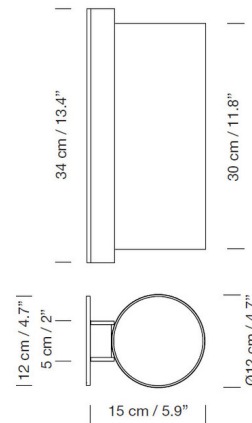

### Specifications

COLOR . . . . . White  
BODY FINISH . . . . . Satin Nickel  
WATTAGE . . . . . 6W  
DIMMER . . . . . Standard 120V  
DIMENSIONS . . . . . 4.7"W x 11.8"H x 5.9"D  
BULB NOT INCLUDED . . . . . 1x A19/Medium (E26)/6W/120V LED