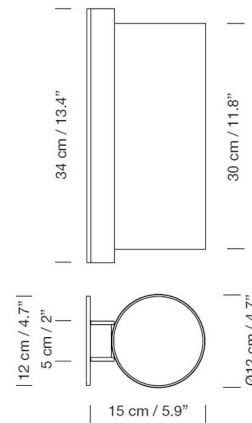

By Santa & Cole

Description

The TMM Metalico Wall Light offers a sleek, minimalist design. Suitable for covered outdoor areas.

Shown in satin nickel / white

Specifications

COLOR	White
BODY FINISH	Satin Nickel
WATTAGE	6W
DIMMER	Standard 120V
DIMENSIONS	4.7\"W x 11.8\"H x 5.9\"D
BULB NOT INCLUDED	1 x A19/Medium (E26)/6W/120V LED