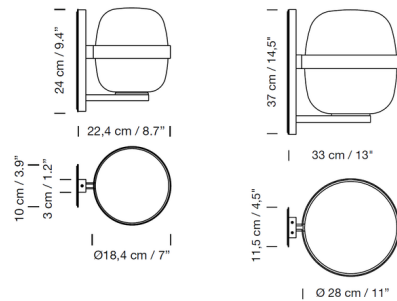

### Description

The Wally Outdoor Wall Sconce embodies simple elegance, with its rounded white opal shade set in a metal basket-like support. The 7 inch wide light has a glass shade, while the 11 inch has a polyethylene shade. Use the Wally alone or in multiples to add a contemporary touch to indoor or covered outdoor spaces. A backplate for mounting on a standard US junction box is included. It is not shown in some images.

### Specifications

COLOR . . . . . White Opal  
 BODY FINISH . . . . . Matte Black  
 WATTAGE . . . . . 4.5W  
 DIMMER . . . . . Standard 120V  
 DIMENSIONS . . . . . 7"W x 9.4"H x 8.7"D  
 BULB NOT INCLUDED . . . . . 1 x A19/Medium (E26)/4.5W/120V LED