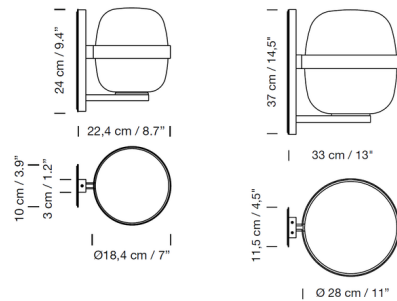

Specifications

COLOR . . . . . White Opal
BODY FINISH . . . . . Matte Black
WATTAGE 4.5W
DIMMER . . . . . Standard 120V
DIMENSIONS . . . . . 7"W x 9.4"H x 8.7"D
BULB NOT INCLUDED . . . . . 1 x A19/Medium (E26)/4.5W/120V LED

CLICK TO VIEW PRODUCT

Notes: