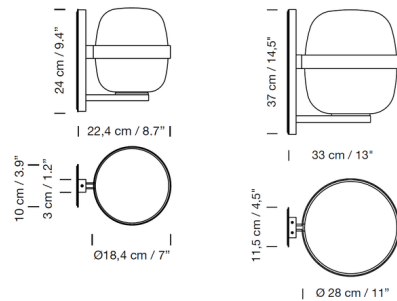

Description

The Wally Outdoor Wall Sconce embodies simple elegance, with its rounded white opal shade set in a metal basket-like support. The 7 inch wide light has a glass shade, while the 11 inch has a polyethylene shade. Use the Wally alone or in multiples to add a contemporary touch to indoor or covered outdoor spaces. A backplate for mounting on a standard US junction box is included. It is not shown in some images.

Shown in matte black / white opal

Specifications

COLOR	White Opal
BODY FINISH	Matte Black
WATTAGE	4.5W
DIMMER	Standard 120V
DIMENSIONS	7"W x 9.4"H x 8.7"D
BULB NOT INCLUDED	1 x A19/Medium (E26)/4.5W/120V LED