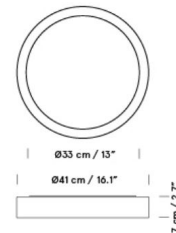

Lightology

lightology.com
866-954-4489
04-25-26

Project: _____

Company: _____

Location: _____ Fixture Type: _____

SPEC #: **SCO592949**

Approved On: _____ Approved By: _____

Amigo Outdoor Wall / Ceiling Light

By Santa & Cole

Description

The Amigo Outdoor Wall / Ceiling Light features a central opaque disc that forms a sort of inner shade. With airtight resistance, insects are prevented from settling inside the fixture keeping the light clean and maintaining an even glow. May be mounted as a ceiling or wall light. IP55. Suitable for indoor and outdoor use. UL and CUL listed.

Specifications

COLOR	N/A
BODY FINISH	White
WATTAGE	40W
DIMMER	0-10V
DIMENSIONS	16.1"W x 2.7"H
INTEGRATED LED MODULE	1 x LED/40W/120V LED

CLICK TO VIEW PRODUCT

Notes: