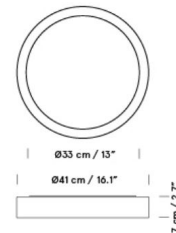

By Santa & Cole

Description

The Amigo Outdoor Wall / Ceiling Light features a central opaque disc that forms a sort of inner shade. With airtight resistance, insects are prevented from settling inside the fixture keeping the light clean and maintaining an even glow. May be mounted as a ceiling or wall light. IP55. Suitable for indoor and outdoor use. UL and CUL listed.

Shown in white

Specifications

COLOR	N/A
BODY FINISH	White
WATTAGE	40W
DIMMER	0-10V
DIMENSIONS	16.1"W x 2.7"H
INTEGRATED LED MODULE	1 x LED/40W/120V LED

CLICK TO VIEW PRODUCT

Notes: