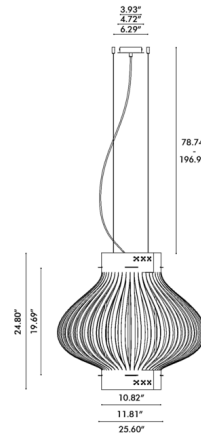

Shown in white / red felt

Specifications

COLOR	Red Felt
BODY FINISH	White
WATTAGE	100W
DIMMER	Standard 120V
DIMENSIONS	25.6"W x 24.8"H
BULB NOT INCLUDED	1 x A19/Medium (E26)/100W/120V Incandescent
OTHER BULB OPTIONS	1 x A19/Medium (E26)/20W/120V LED
COUNTRY OF ORIGIN	Netherlands