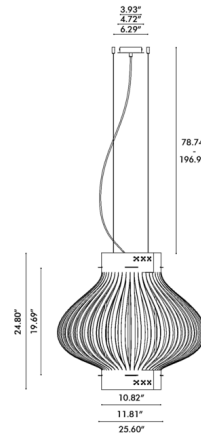

Lightology

lightology.com
866-954-4489
05-24-26

Project: _____
 Company: _____
 Location: _____ Fixture Type: _____
 SPEC #: **BZZ593388**
 Approved On: _____ Approved By: _____

BuzziLight Mono Pendant By BuzziSpace

Shown in black / off white

Specifications

COLOR	Curry Felt
BODY FINISH	Black
WATTAGE	100W
DIMMER	Standard 120V
DIMENSIONS	25.6"W x 24.8"H
BULB NOT INCLUDED	1 x A19/Medium (E26)/100W/120V Incandescent
OTHER BULB OPTIONS	1 x A19/Medium (E26)/120V LED
COUNTRY OF ORIGIN	Netherlands