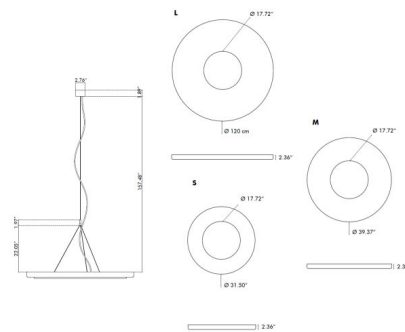

Lightology

lightology.com
866-954-4489
05-25-26

Project: _____
Company: _____
Location: _____ Fixture Type: _____
SPEC #: **BZZ593526**
Approved On: _____ Approved By: _____

BuzziMoon Pendant By BuzziSpace

Description

The BuzziMoon Pendant showcases modern design equipped with acoustic performance to create a fixture that provides highly functional general lighting while serving as an acoustic ceiling solution. Featuring a round central diffuser to evoke a inchfull moon inch effect, BuzziMoon is complete with a variety of fabric options and pattern options to choose for the ring shaped shade that surrounds the light source. Choose between Flat or the 3D patterns: Leaf, Drop, or Rib. Includes black cord and canopy.

Specifications

COLOR . . . . . Kiesel Fabric
BODY FINISH . . . . . Flat
WATTAGE 29.4W
DIMMER 0-10V
DIMENSIONS . . . . . 161.73"L x 31.5"W x 2.36"H
INTEGRATED LED MODULE . . . . . 1 x LED/29.4W/120V LED
COUNTRY OF ORIGIN . . . . . Netherlands

Technical Information

COLOR RENDERING . . . . . 90 CRI
LAMP COLOR 3000K
LUMENS/WATT 86.56
LUMINOUS FLUX . . . . . 2545 lumens

Shown in rib 3d pattern / red fabric

CLICK TO VIEW PRODUCT

Notes: