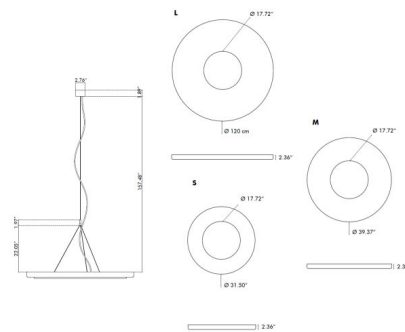

Lightology

lightology.com
866-954-4489
06-30-26

Project: _____
Company: _____
Location: _____ Fixture Type: _____
SPEC #: **BZZ593550**
Approved On: _____ Approved By: _____

BuzziMoon Pendant By BuzziSpace

Description

The BuzziMoon Pendant showcases modern design equipped with acoustic performance to create a fixture that provides highly functional general lighting while serving as an acoustic ceiling solution. Featuring a round central diffuser to evoke a inchfull moon inch effect, BuzziMoon is complete with a variety of fabric options and pattern options to choose for the ring shaped shade that surrounds the light source. Choose between Flat or the 3D patterns: Leaf, Drop, or Rib. Includes black cord and canopy.

Specifications

COLOR . . . . . Red Fabric
BODY FINISH . . . . . Rib 3D Pattern
WATTAGE 29.4W
DIMMER 0-10V
DIMENSIONS . . . . . 161.73"L x 31.5"W x 2.36"H
INTEGRATED LED MODULE . . . . . 1 x LED/29.4W/120V LED
COUNTRY OF ORIGIN . . . . . Netherlands

Technical Information

COLOR RENDERING . . . . . 90 CRI
LAMP COLOR 3000K
LUMENS/WATT 86.56
LUMINOUS FLUX . . . . . 2545 lumens

Shown in rib 3d pattern / red fabric

CLICK TO VIEW PRODUCT

Notes: