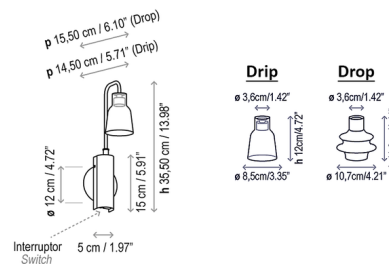

Description

The Drip/Drop A/02 Wall Sconce pairs a slim stem with a charming shade made of fine borosilicate glass or polycarbonate. It casts a bright yet cozy light, perfect for living rooms or bedrooms. An on/off switch is conveniently located on the base.

Notes: A backplate for mounting on a 4 x 4 inch junction box is included. It is shown in the line drawing but not in the photos. The Drop shade shape is not available in Opal Polycarbonate.

Shown in ebony black / green glass

Specifications

COLOR	Green Glass
BODY FINISH	Ebony Black
WATTAGE	3W
DIMMER	N/A
DIMENSIONS	4.72"W x 13.98"H x 6.1"D
INTEGRATED LED MODULE	1 x LED/3W/120V LED
COUNTRY OF ORIGIN	Spain

Technical Information