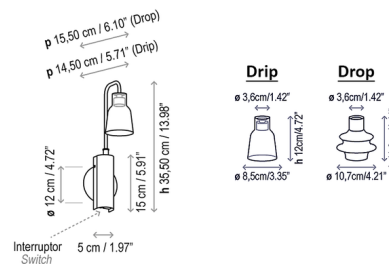

Notes: A backplate for mounting on a 4 x 4 inch junction box is included. It is shown in the line drawing but not in the photos. The Drop shade shape is not available in Opal Polycarbonate.

Shown in ebony black / green glass

### Specifications

COLOR	Green Glass
BODY FINISH	Ebony Black
WATTAGE	3W
DIMMER	N/A
DIMENSIONS	4.72"W x 13.98"H x 6.1"D
INTEGRATED LED MODULE	1 x LED/3W/120V LED
COUNTRY OF ORIGIN	Spain