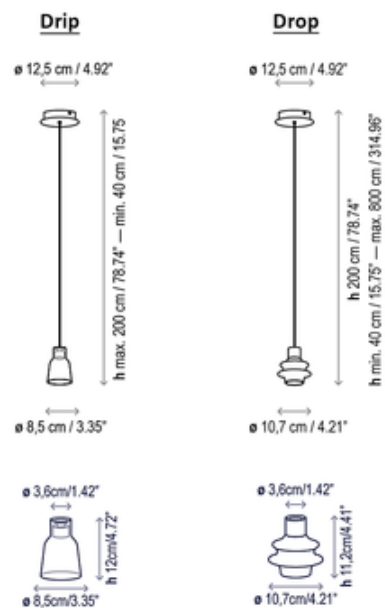

BRAND

Bover

DESCRIPTION

The Drip/Drop S/01L Pendant features a charming petite shade in various tones, suitable for residential, commercial, or hospitality applications. Hang this mini pendant alone to light a small high top table or bedside nightstand, or in multiples over a reception desk or kitchen counter. Note: The Drop shade shape is not available in Opal Polycarbonate.

Shown in: Ebony Black / Blue Glass

SHADE COLOR	Blue Glass
BODY FINISH	Ebony Black
WATTAGE	3W
DIMMER	Low Voltage Electronic
DIMENSIONS	4.21"W x 4.41"H
INTEGRATED LED MODULE	
LAMP	1 x LED/3W/120V LED

Technical Information

LUMINOUS FLUX	345 lumens
LUMENS/WATT	115.00
LAMP COLOR	2700K
COLOR RENDERING	90 CRI

SPEC # BOV593712

COMPANY	PROJECT	FIXTURE TYPE	APPROVED BY	DATE