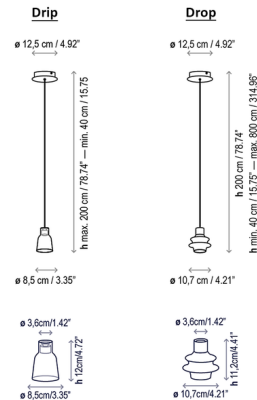

CLICK TO VIEW PRODUCT

Notes: