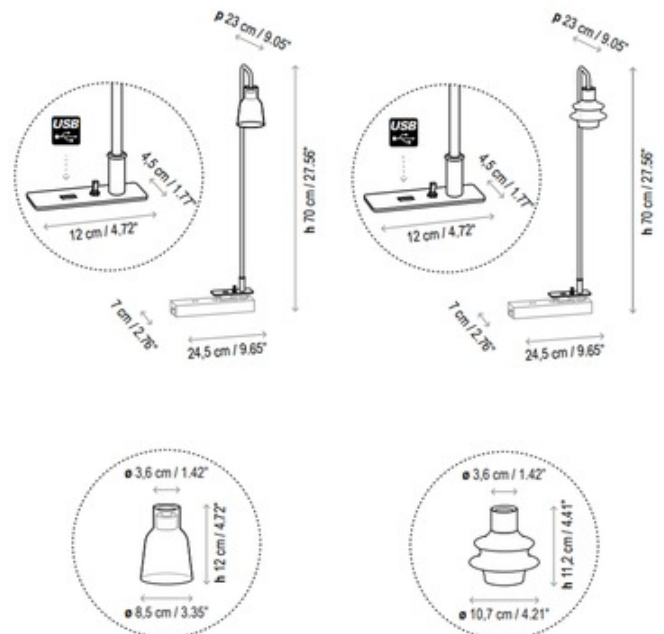

COMPANY

PROJECT

FIXTURE TYPE

APPROVED BY

DATE