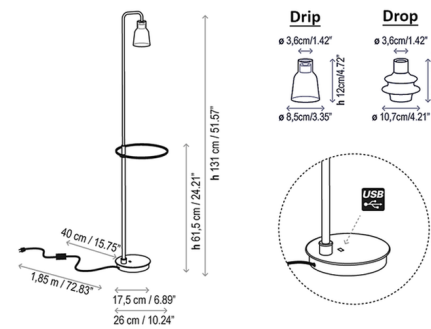

Description

The Drip/Drop Floor Lamp features a slim frame ornamented at the top by a petite lamp shade made of fine borosilicate glass. While minimal in form, the Drip/Drop is packed with function including a USB charging port on the base, a round tray table lined with taupe coated fabric, and an LED light that provides warm illumination. This piece fits perfectly into living rooms, offices and lounges. Weight capacity of the tray is 4.41 lb. On/off switch on cord. NOTE: This is a discontinued model and limited to quantity on hand.

Specifications

COLOR Blue Glass
 BODY FINISH Ebony Black
 WATTAGE 3W
 DIMMER N/A
 DIMENSIONS 10.24"W x 51.57"H
 INTEGRATED LED MODULE 1 x LED/3W/120V LED
 COUNTRY OF ORIGIN Spain

Technical Information

COLOR RENDERING 90 CRI
 LAMP COLOR 2700K
 LUMENS/WATT 115.00
 LUMINOUS FLUX 345 lumens

Notes:

Shown in ebony black / blue glass

CLICK TO VIEW PRODUCT