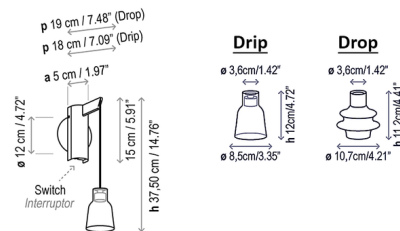

CLICK TO VIEW PRODUCT