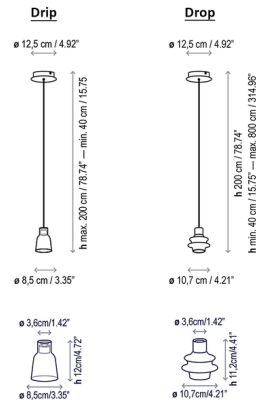

CLICK TO VIEW PRODUCT

Notes: