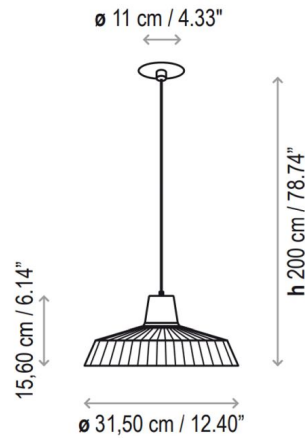

CLICK TO VIEW PRODUCT

Notes: