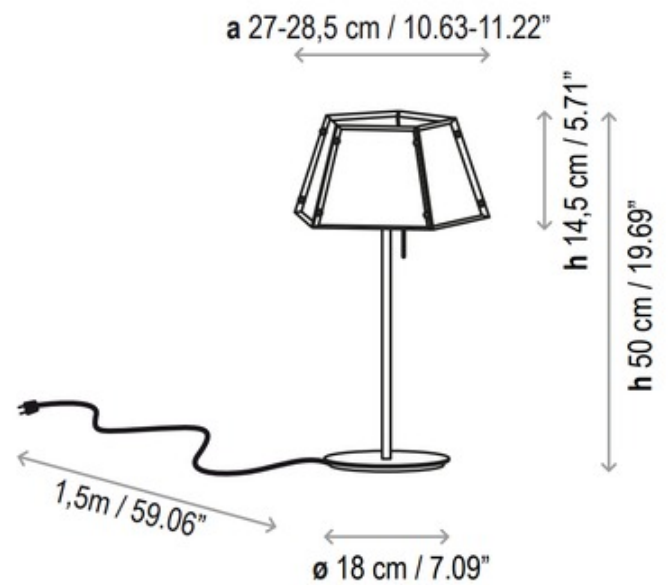

**BRAND**

Bover

**DESCRIPTION**

The industrial Penta M Table Lamp features a stamped metal shade and a polycarbonate diffuser that incorporates a touch-dimmer system. Available with an Antique Brass exterior and Polished Brass interior, an Antique Copper exterior and Polished Copper interior, a Graphite exterior and Polished Aluminum interior, a Natural White exterior and Copper exterior, or Natural White exterior and interior. CE and ETL listed.

<b>SHADE COLOR</b>	N/A
<b>BODY FINISH</b>	Antique Brass / Polished Brass
<b>WATTAGE</b>	8.4W
<b>DIMMER</b>	Included
<b>DIMENSIONS</b>	11.811"W x 19.685"H
<b>INTEGRATED LED MODULE</b>	
<b>LAMP</b>	1 x LED/8.4W/120V LED

*Technical Information*

<b>LUMINOUS FLUX</b>	799 lumens
<b>LUMENS/WATT</b>	95.12
<b>LAMP COLOR</b>	2700K
<b>COLOR RENDERING</b>	90 CRI

**SPEC #** BOV593831

COMPANY	PROJECT	FIXTURE TYPE	APPROVED BY	DATE