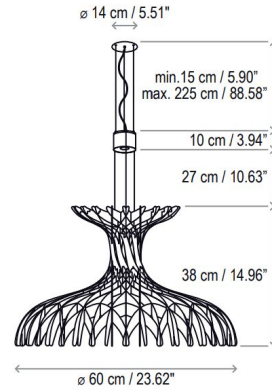

Lightology

lightology.com
866-954-4489
04-25-26

Project: _____
 Company: _____
 Location: _____ Fixture Type: _____
 SPEC #: **BOV593841**
 Approved On: _____ Approved By: _____

Dome 60 Pendant By Bover

Description

The Dome 60 Pendant is made of hundreds of puzzled wood pieces in Beech natural wood veneer with a Matte White finish. The LED light source is above the wooden structure to illuminate throughout the open and diffused portions casting beautiful shadow patterns on surfaces below. An additional light allows for more focused illumination on the surfaces below, while the upperlight provides ambient light. ETL and CE listed.

Shown in matte white / natural wood

Specifications

COLOR	Natural Wood
BODY FINISH	Matte White
WATTAGE	12.3W
DIMMER	0-10V
DIMENSIONS	23.6"W x 15"H
INTEGRATED LED MODULE	1 x LED/12.3W/120-277V LED
COUNTRY OF ORIGIN	Spain

Technical Information

COLOR RENDERING	90 CRI
LAMP COLOR	2700K
LUMENS/WATT	108.29
LUMINOUS FLUX	1332 lumens

CLICK TO VIEW PRODUCT

Notes: