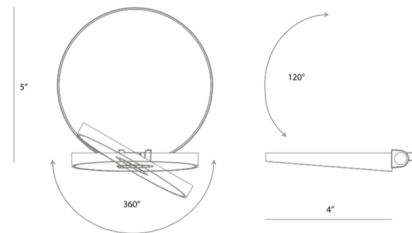

CLICK TO VIEW PRODUCT

Notes: