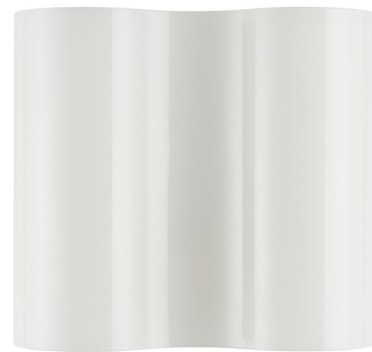

Lightology

lightology.com
866-954-4489
04-25-26

Project: _____

Company: _____

Location: _____ Fixture Type: _____

SPEC #: **FOS59637**

Approved On: _____ Approved By: _____

Double Wall Sconce

By Foscarini

Description

The Double Wall Sconce features hand-blown glass that houses and cover the light source with its sinuous shape.

Shown in white

Specifications

COLOR	White
BODY FINISH	N/A
WATTAGE	144W
DIMMER	Low Voltage Electronic
DIMENSIONS	10.25"W x 9.5"H x 5.52"D
BULB NOT INCLUDED	2 x A19/Medium (E26)/72W/120V Incandescent
OTHER BULB OPTIONS	2 x CF/Medium (E26)/20W/120V Compact Fluorescent