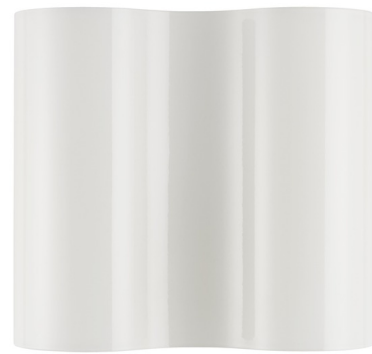

Lightology

lightology.com
866-954-4489
06-26-26

Project: _____

Company: _____

Location: _____ Fixture Type: _____

SPEC #: **FOS59637**

Approved On: _____ Approved By: _____

Double Wall Sconce

By Foscarini

Description

The Double Wall Sconce features hand-blown glass that houses and cover the light source with its sinuous shape.

Shown in white

Specifications

COLOR	White
BODY FINISH	N/A
WATTAGE	144W
DIMMER	Low Voltage Electronic
DIMENSIONS	10.25"W x 9.5"H x 5.52"D
BULB NOT INCLUDED	2 x A19/Medium (E26)/72W/120V Incandescent
OTHER BULB OPTIONS	2 x CF/Medium (E26)/20W/120V Compact Fluorescent