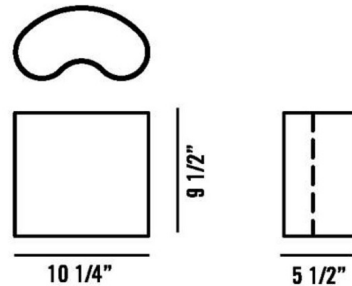

By Foscarini

Description

The Double Wall Sconce features hand-blown glass that houses and cover the light source with its sinuous shape.

Shown in white

Specifications

COLOR	White
BODY FINISH	N/A
WATTAGE	144W
DIMMER	Low Voltage Electronic
DIMENSIONS	10.25"W x 9.5"H x 5.52"D
BULB NOT INCLUDED	2 x A19/Medium (E26)/72W/120V Incandescent
OTHER BULB OPTIONS	2 x CF/Medium (E26)/20W/120V Compact Fluorescent