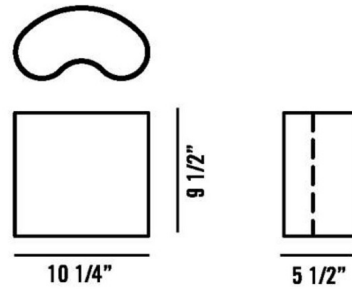

By Foscarini

Description

The Double Wall Sconce features hand-blown glass that houses and cover the light source with its sinuous shape.

Shown in white

Specifications

COLOR	White
BODY FINISH	N/A
WATTAGE	144W
DIMMER	Low Voltage Electronic
DIMENSIONS	10.25"W x 9.5"H x 5.52"D
BULB NOT INCLUDED	2 x A19/Medium (E26)/72W/120V Incandescent
OTHER BULB OPTIONS	2 x CF/Medium (E26)/20W/120V Compact Fluorescent