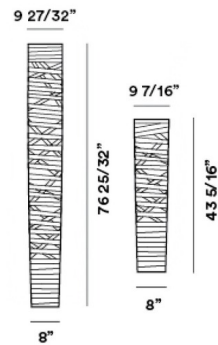

### Specifications

COLOR	White
BODY FINISH	N/A
WATTAGE	250W
DIMMER	Included
DIMENSIONS	9.8"W x 76.8"H
BULB NOT INCLUDED	1 x PAR30/Medium (E26)/50W/120V Halogen
BULB NOT INCLUDED	1 x T3LONG/RSC/200W/120V Halogen