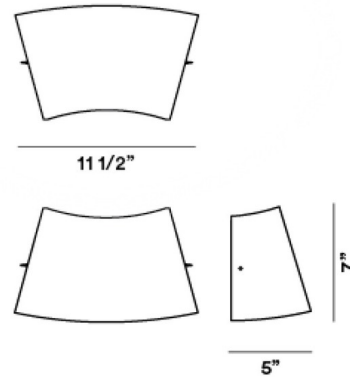

### Specifications

COLOR . . . . . White  
BODY FINISH . . . . . N/A  
WATTAGE . . . . . 80W  
DIMMER . . . . . Low Voltage Electronic  
DIMENSIONS . . . . . 11.5"W x 7"H x 5"D  
BULB NOT INCLUDED . . . . . 2 x G16.5/Candelabra (E12)/40W/120V Incandescent