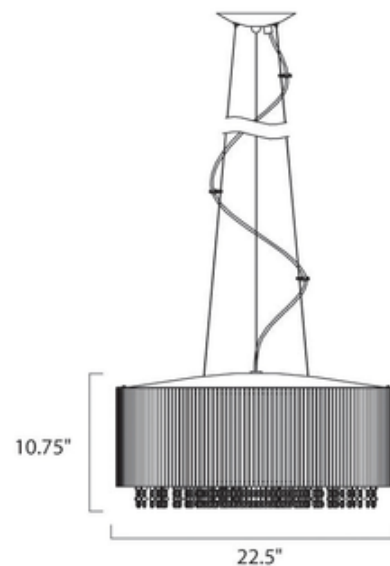

BRAND

Et2

DESCRIPTION

The Spiral Collection's twisted metal tubing sparkles like diamonds in the sun. Strands of high quality K9 crystal beads add to the impact making this fixture look as brilliant on as it does off. Features aluminium tubing with crystal bead stands and a polished chrome finish. Available in a 17, 23 and 32 inch wide option as well as a wall sconce, ceiling flush mount, pendant, linear suspension and chandelier version. Includes 130 inch wire. Ten 40 watt, 120 volt, T4 G9 bas halogen lamps included. General light distribution. UL listed. Suitable for dry locations. Maximum overall height is 130 inches. 22.5 inch diameter x 10.75 inch height.

Shown in: Aluminum / Polished Chrome / Crystal

SHADE COLOR	Crystal
BODY FINISH	Aluminum / Polished Chrome
WATTAGE	400W
DIMMER	Standard 120V
DIMENSIONS	22.5"W x 10.75"H
BULB INCLUDED	
LAMP	10 x JCD/G9/40W/120V Halogen

Technical Information

PRODUCT DIMENSIONS	Min/Max Overall Height: 30" – 130"
---------------------------	------------------------------------

SPEC #

ET259670

COMPANY

PROJECT

FIXTURE TYPE

APPROVED BY