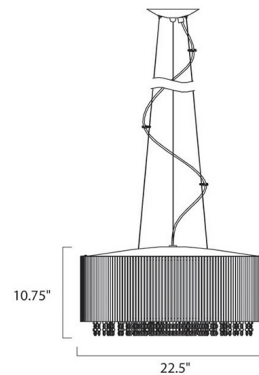

CLICK TO VIEW PRODUCT

Notes: