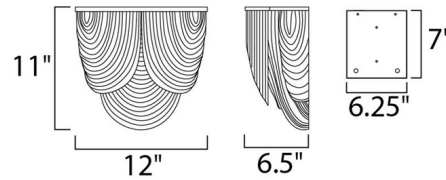

### Description

Chantilly collection features metal frames gracefully draped with nickel finished jewelry chain. Metal trim rings of polished nickel add sharp contrast to the softness of the chain, which conceals the xenon light source. Available in a 6, 10, 12 or 14 light chandelier option as well as a wall sconce and ceiling flush mount version. Two 60 watt, 120 volt, T4 G9 base halogen lamps included. Genreal light distribution. UL listed. Suitable for dry locations. 12W x 11H x 6.5 inch depth.

### Specifications

COLOR . . . . . Nickel  
BODY FINISH . . . . . Polished Nickel  
WATTAGE . . . . . 120W  
DIMMER . . . . . Standard 120V  
DIMENSIONS . . . . . 12"W x 11"H x 6.5"D  
BULB INCLUDED . . . . . 2 x JCD/G9/60W/120V Halogen