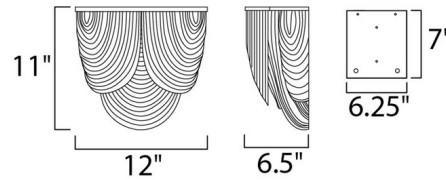

Description

Chantilly collection features metal frames gracefully draped with nickel finished jewelry chain. Metal trim rings of polished nickel add sharp contrast to the softness of the chain, which conceals the xenon light source. Available in a 6, 10, 12 or 14 light chandelier option as well as a wall sconce and ceiling flush mount version. Two 60 watt, 120 volt, T4 G9 base halogen lamps included. Genreal light distribution. UL listed. Suitable for dry locations. 12W x 11H x 6.5 inch depth.

Shown in polished nickel / nickel

Specifications

COLOR	Nickel
BODY FINISH	Polished Nickel
WATTAGE	120W
DIMMER	Standard 120V
DIMENSIONS	12"W x 11"H x 6.5"D
BULB INCLUDED	2 x JCD/G9/60W/120V Halogen

Technical Information