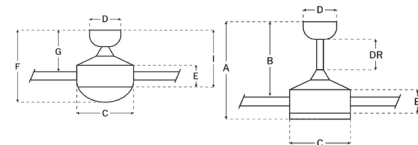

Description

Teana Ceiling Fan with Light has a simple cylinder shaped motor with 4 clean blades, making this perfect in any room of your home. Features a standard 4 speed reversible 153x15 motor, 52 inch blade span, and 11.5 degree pitch. Reversible wood blades, LED light kit and lens cover included. Tri-mount (flat, semi-flush) or angled ceiling up to 23 degrees. Includes a 4-speed hard-wired wall control and one 6 inch downrod. Limited lifetime warranty.

Shown in chrome / brushed nickel / walnut

Ceiling Drop Dimensions

A: Total Height w/ 6" Downrod	15.55"
B: Blade to Ceiling Height	12.28"
C: Housing Width	7.09"
D: Canopy Width	5.12"
E: Housing Height	9.02"

Specifications

BLADE COLOR Brushed Nickel / Walnut
 BODY FINISH Chrome
 WATTAGE 22W
 DIMMER Included
 DIMENSIONS 52"W x 15.55"H
 INTEGRATED LED MODULE 1 x LED/22W/120V LED
 COUNTRY OF ORIGIN China

Technical Information