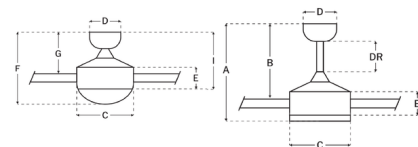

### Description

Teana Ceiling Fan with Light has a simple cylinder shaped motor with 4 clean blades, making this perfect in any room of your home. Features a standard 4 speed reversible 153x15 motor, 52 inch blade span, and 11.5 degree pitch. Reversible wood blades, LED light kit and lens cover included. Tri-mount (flat, semi-flush) or angled ceiling up to 23 degrees. Includes a 4-speed hard-wired wall control and one 6 inch downrod. Limited lifetime warranty.

#### Ceiling Drop Dimensions

A: Total Height w/ 6" Downrod	15.55"
B: Blade to Ceiling Height	12.28"
C: Housing Width	7.09"
D: Canopy Width	5.12"
E: Housing Height	9.02"

### Specifications

BLADE COLOR . . . . . Brushed Nickel / Walnut  
 BODY FINISH . . . . . Chrome  
 WATTAGE . . . . . 22W  
 DIMMER . . . . . Included  
 DIMENSIONS . . . . . 52"W x 15.55"H  
 INTEGRATED LED MODULE . . . . . 1 x LED/22W/120V LED  
 COUNTRY OF ORIGIN . . . . . China