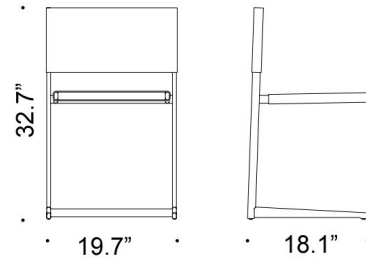

By Danese Milano

Description

The Moritz Chair frame is composed of oval-shaped metal tubes allowing the seat to be cantilevered, ensuring the whole system is finely balanced. The seat and backrest are made of elastic bands which adapt to the body of the user. Available in Grey, Red, or White. Lightweight and stackable, the Moritz Chair is perfect for both commercial and residential spaces. 19.7 inch width x 32.7 inch height x 18.1 inch depth.

Shown in gray

Specifications

COLOR	N/A
BODY FINISH	Gray
WATTAGE	N/A
DIMMER	N/A
DIMENSIONS	19.7"W x 32.7"H x 18.1"D
BULB	N/A
COUNTRY OF ORIGIN	Italy

CLICK TO VIEW PRODUCT

Notes: