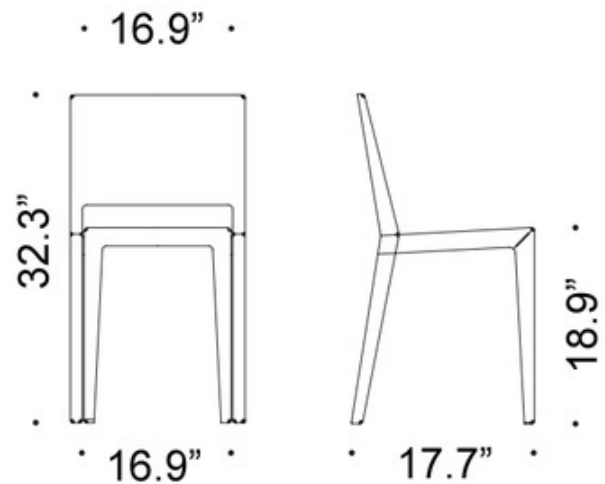

**BRAND**

Danese Milano

**DESCRIPTION**

The simple, stackable Abchair is made of perforated, powder-coated aluminum with a Black, White, or Violet and Red finish. 16.9 inch width x 32.3 inch height x 17.7 inch depth.

*Shown in: Black*

SHADE COLOR	N/A
BODY FINISH	Black
WATTAGE	N/A
DIMMER	N/A
DIMENSIONS	16.9"W x 32.3"H x 17.7"D
LAMP	N/A

ITEM NUMBER

DMI596800

COMPANY

PROJECT

FIXTURE TYPE

APPROVED BY