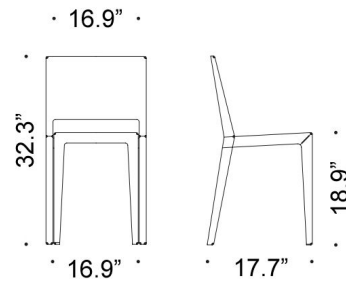

### Specifications

COLOR	N/A
BODY FINISH	Black
WATTAGE	N/A
DIMMER	N/A
DIMENSIONS	16.9"W x 32.3"H x 17.7"D
BULB	N/A
COUNTRY OF ORIGIN	Italy

CLICK TO VIEW PRODUCT

Notes: