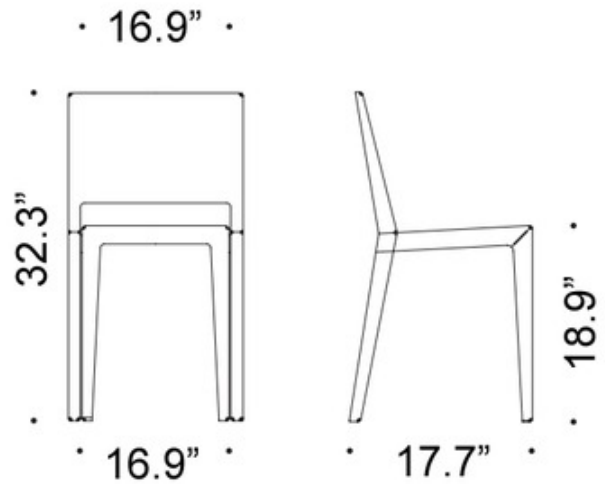

COMPANY

PROJECT

FIXTURE TYPE

APPROVED BY

DATE