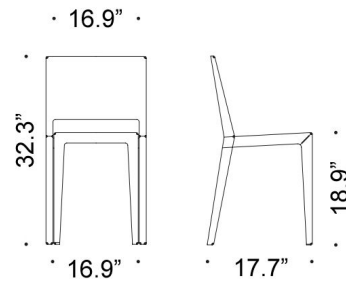

Specifications

COLOR	N/A
BODY FINISH	Black
WATTAGE	N/A
DIMMER	N/A
DIMENSIONS	16.9"W x 32.3"H x 17.7"D
BULB	N/A
COUNTRY OF ORIGIN	Italy

CLICK TO VIEW PRODUCT

Notes: