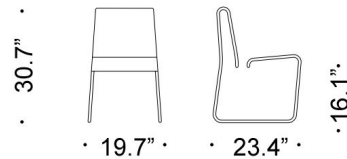

Lightology

lightology.com
866-954-4489
06-04-26

Project: _____

Company: _____

Location: _____ Fixture Type: _____

SPEC #: **DMI596803**

Approved On: _____ Approved By: _____

Farallon Side Chair

By Danese Milano

Description

The Farallon Side Chair features a Chrome frame with seat and back made of Light Grey, Charcoal, or Red elastic bands.

Shown in chrome / charcoal

Specifications

COLOR	Charcoal
BODY FINISH	Chrome
WATTAGE	N/A
DIMMER	N/A
DIMENSIONS	19.7"W x 30.7"H x 23.4"D
BULB	N/A
COUNTRY OF ORIGIN	Italy