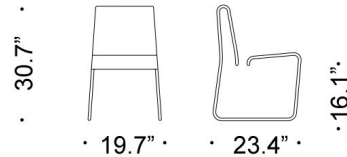

Lightology

lightology.com
866-954-4489
04-16-26

Project: _____

Company: _____

Location: _____ Fixture Type: _____

SPEC #: **DMI596803**

Approved On: _____ Approved By: _____

Farallon Side Chair By Danese Milano

Description

The Farallon Side Chair features a Chrome frame with seat and back made of Light Grey, Charcoal, or Red elastic bands.

Shown in chrome / charcoal

Specifications

COLOR	Charcoal
BODY FINISH	Chrome
WATTAGE	N/A
DIMMER	N/A
DIMENSIONS	19.7"W x 30.7"H x 23.4"D
BULB	N/A
COUNTRY OF ORIGIN	Italy