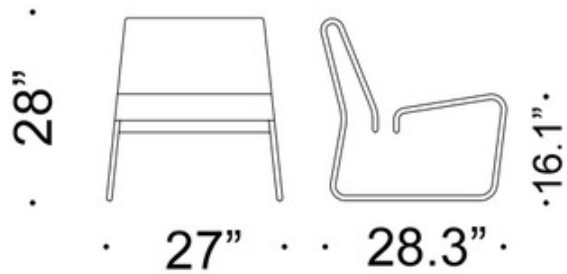

**DESIGNER**

Yves Behar

**BRAND**

Danese Milano

**DESCRIPTION**

The Farallon Lounge Chair features a Chrome frame with seat and back made of Light Grey, Charcoal, or Red elastic bands.

*Shown in: Chrome / Light Grey*

<b>COLOR</b>	Light Grey
<b>BODY FINISH</b>	Chrome
<b>WATTAGE</b>	N/A
<b>DIMMER</b>	N/A
<b>DIMENSIONS</b>	27"W x 28"H x 28.3"D
<b>LAMP</b>	N/A

**SPEC #** DMI596807

COMPANY	PROJECT	FIXTURE TYPE	APPROVED BY	DATE