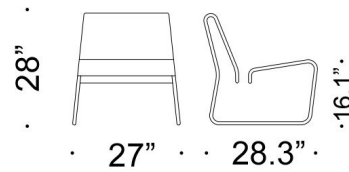

### Specifications

COLOR	Light Grey
BODY FINISH	Chrome
WATTAGE	N/A
DIMMER	N/A
DIMENSIONS	27"W x 28"H x 28.3"D
BULB	N/A
COUNTRY OF ORIGIN	Italy

CLICK TO VIEW PRODUCT

Notes: