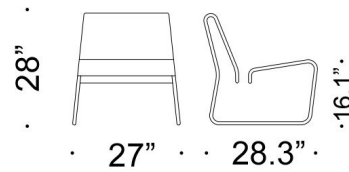

Lightology

lightology.com
866-954-4489
04-16-26

Project: _____

Company: _____

Location: _____ Fixture Type: _____

SPEC #: **DM1596807**

Approved On: _____ Approved By: _____

Farallon Lounge Chair

By Danese Milano

Description

The Farallon Lounge Chair features a Chrome frame with seat and back made of Light Grey, Charcoal, or Red elastic bands.

Specifications

COLOR	Light Grey
BODY FINISH	Chrome
WATTAGE	N/A
DIMMER	N/A
DIMENSIONS	27"W x 28"H x 28.3"D
BULB	N/A
COUNTRY OF ORIGIN	Italy

CLICK TO VIEW PRODUCT

Notes: