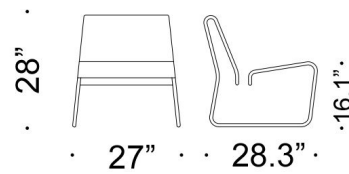

By Danese Milano

Description

The Farallon Lounge Chair features a Chrome frame with seat and back made of Light Grey, Charcoal, or Red elastic bands.

Shown in chrome / light grey

Specifications

COLOR	Light Grey
BODY FINISH	Chrome
WATTAGE	N/A
DIMMER	N/A
DIMENSIONS	27"W x 28"H x 28.3"D
BULB	N/A
COUNTRY OF ORIGIN	Italy