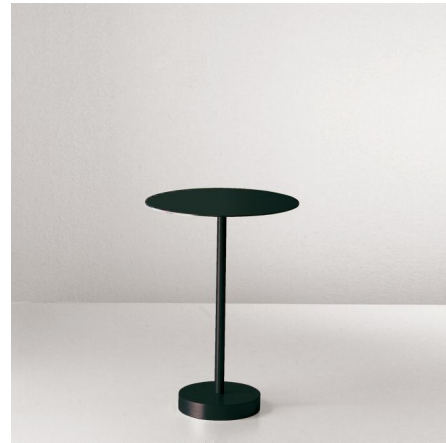

Lightology

lightology.com
866-954-4489
06-29-26

Project: _____

Company: _____

Location: _____ Fixture Type: _____

SPEC #: **DMI596809**

Approved On: _____ Approved By: _____

Bincan Side Table

By Danese Milano

Description

The minimal Bincan Side Table features a Black or White powder-coated finish and is available in three sizes. Small: 15.7 inch diameter x 21.7 inch height. Medium: 18.9 inch width x 28.3 inch height. Large: 18.9 inch width x 42.1 inch height.

Shown in black

Specifications

COLOR	N/A
BODY FINISH	Black
WATTAGE	N/A
DIMMER	N/A
DIMENSIONS	15.7"W x 21.7"H
BULB	N/A
COUNTRY OF ORIGIN	Italy

CLICK TO VIEW PRODUCT

Notes: