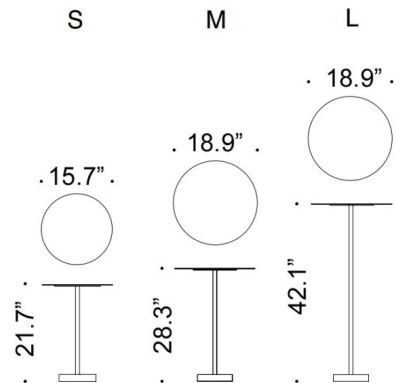

Lightology

lightology.com
866-954-4489
06-29-26

Project: _____

Company: _____

Location: _____ Fixture Type: _____

SPEC #: **DMI596809**

Approved On: _____ Approved By: _____

Bincan Side Table

By Danese Milano

Description

The minimal Bincan Side Table features a Black or White powder-coated finish and is available in three sizes. Small: 15.7 inch diameter x 21.7 inch height. Medium: 18.9 inch width x 28.3 inch height. Large: 18.9 inch width x 42.1 inch height.

Shown in black

Specifications

COLOR	N/A
BODY FINISH	Black
WATTAGE	N/A
DIMMER	N/A
DIMENSIONS	15.7"W x 21.7"H
BULB	N/A
COUNTRY OF ORIGIN	Italy

CLICK TO VIEW PRODUCT

Notes: