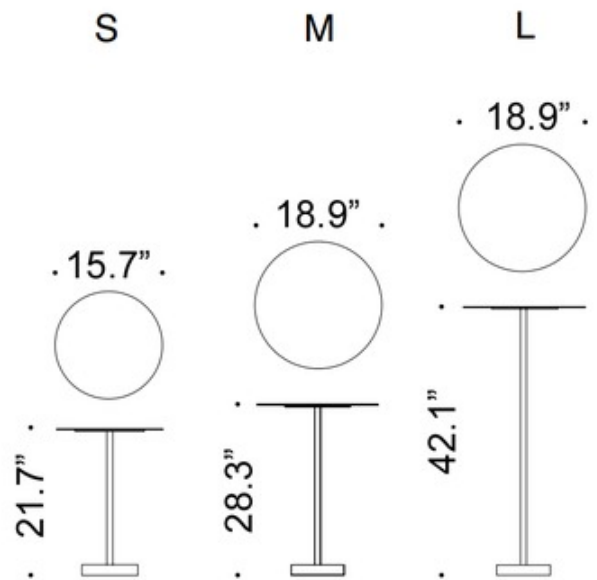

BRAND

Danese Milano

DESCRIPTION

The minimal Bincan Side Table features a Black or White powder-coated finish and is available in three sizes. Small: 15.7 inch diameter x 21.7 inch height. Medium: 18.9 inch width x 28.3 inch height. Large: 18.9 inch width x 42.1 inch height.

Shown in: Black

SHADE COLOR	N/A
BODY FINISH	Black
WATTAGE	N/A
DIMMER	N/A
DIMENSIONS	15.7"W x 21.7"H
LAMP	N/A

ITEM NUMBER

DMI596809

COMPANY

PROJECT

FIXTURE TYPE

APPROVED BY