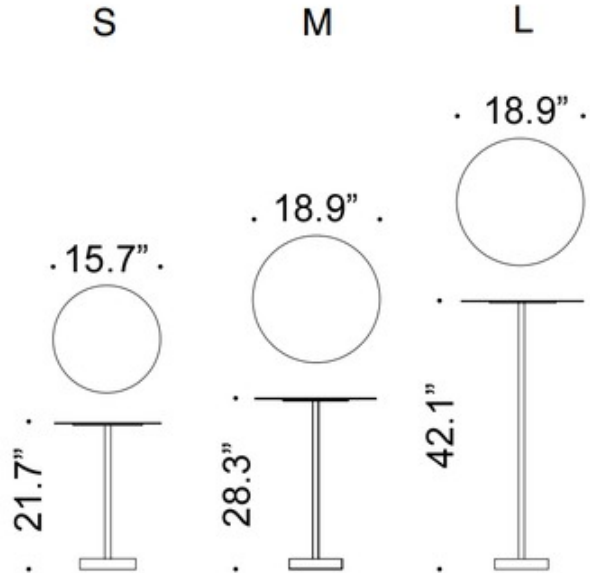

# Bincan Side Table

**Description:**

The minimal Bincan Side Table features a Black or White powder-coated finish and is available in three sizes. Small: 15.7 inch diameter x 21.7 inch height. Medium: 18.9 inch width x 28.3 inch height. Large: 18.9 inch width x 42.1 inch height.

Shown in: Black

List Price: \$612.50  
 Our Price: \$490.00

Shade Color: N/A  
 Body Finish: Black  
 Lamp: N/A  
 Wattage: N/A  
 Dimmer: N/A  
 Dimensions: 15.7"W x 21.7"H

Product Number: <b>DMI596809</b>			
Company:		Fixture Type:	Date: Sep 21, 2019
Project:		Approved By:	