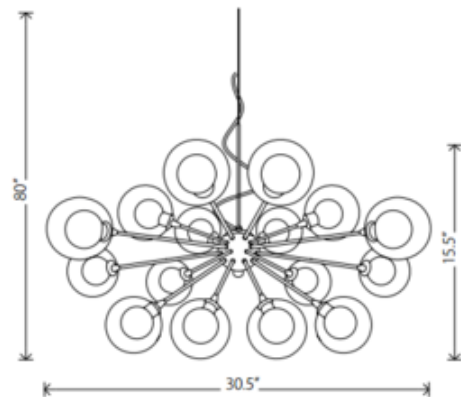

BRAND

Nuevo

DESCRIPTION

Yves pendant features opal inner glass with a clear outer glass globes and a chrome finish. Fifteen 25 watt, 120 volt, JCD G9 base halogen bulbs are included. General light distribution. Overall height adjustable up to 80 inches. 30.5 inch width x 15.5 inch height.

Shown in: Chrome / Clear / Opal

SHADE COLOR	Clear / Opal
BODY FINISH	Chrome
WATTAGE	375W
DIMMER	Standard 120V
DIMENSIONS	30.5"W x 15.5"H
BULB INCLUDED	
LAMP	15 x JCD/G9/25W/120V Halogen

SPEC # NUE59681

COMPANY

PROJECT

FIXTURE TYPE

APPROVED BY

DATE