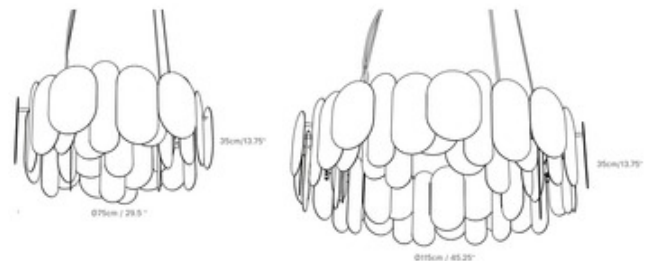

Technical Information

LAMP COLOR	2700K
COLOR RENDERING	80 CRI
LAMP LIFE	30000 hours

SPEC # INN596906

COMPANY	PROJECT	FIXTURE TYPE	APPROVED BY	DATE