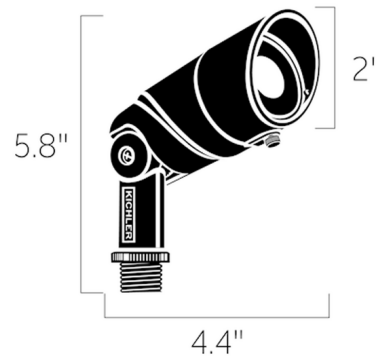

### Specifications

COLOR . . . . . N/A  
BODY FINISH . . . . . Textured Architectural Bronze  
WATTAGE . . . . . 5.5W  
DIMMER . . . . . Not Dimmable  
DIMENSIONS . . . . . 2"W x 5.8"H  
INTEGRATED LED MODULE . . . . . 1 x LED/5.5W/12V LED

### Technical Information

LAMP LIFE . . . . . 50000 hours  
BEAM ANGLE . . . . . 15°  
COLOR RENDERING . . . . . 80 CRI  
LAMP COLOR . . . . . 2700K

Shown in textured architectural bronze

CLICK TO VIEW PRODUCT