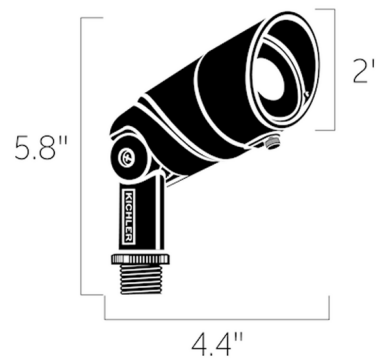

CLICK TO VIEW PRODUCT

Notes: