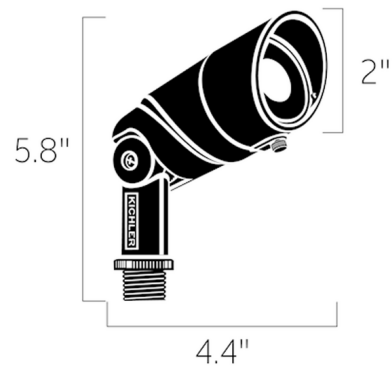

### Specifications

COLOR	N/A
BODY FINISH	Textured Architectural Bronze
WATTAGE	12W
DIMMER	Not Dimmable
DIMENSIONS	2.7"W x 7.3"H
INTEGRATED LED MODULE	1 x LED/12W/12V LED

### Technical Information

LAMP LIFE	50000 hours
BEAM ANGLE	10°
COLOR RENDERING	.80 CRI
LAMP COLOR	2700K

Shown in textured architectural bronze

CLICK TO VIEW PRODUCT

Notes: