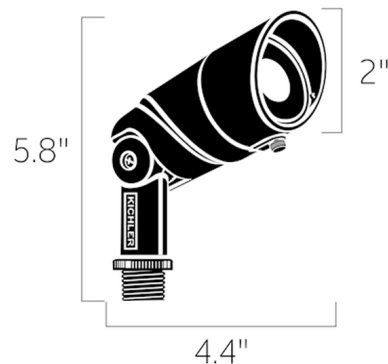

CLICK TO VIEW PRODUCT

Notes: