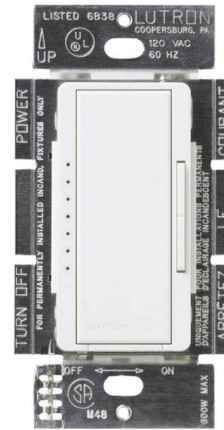

## Maestro 1000W Incandescent Multi Location Dimmer

By Lutron

### Description

The Maestro 1000 Watt Incandescent Multi Location Dimmer provides true dimming from each location with Maestro companion dimmers, sold separately. For use with incandescent/halogen lamping only. Available in gloss colors. Tap on to reach your favorite light level, and simply tap again to turn off. Tap twice for full on, or touch the rocker to find the perfect light level. Press, hold, and release for delayed fade-to-off. For single location only. Advanced dimmer programming features are available. LEDs indicate light level and glow softly in the dark as a light locator. 40 Watt minimum lamp load, 1000W maximum lamp load. Note: Designer style wall plates, sold separately.

Shown in gloss white

### Specifications

COLOR	N/A
BODY FINISH	Gloss White
WATTAGE	1000W
DIMMER	N/A
DIMENSIONS	2.9"W x 4.2"H
BULB	N/A
COUNTRY OF ORIGIN	United States

CLICK TO VIEW PRODUCT

Notes: