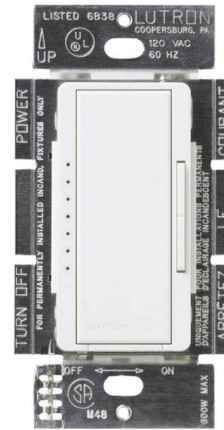

## Maestro 1000W Incandescent Multi Location Dimmer

By Lutron

### Description

The Maestro 1000 Watt Incandescent Multi Location Dimmer provides true dimming from each location with Maestro companion dimmers, sold separately. For use with incandescent/halogen lamping only. Available in gloss colors. Tap on to reach your favorite light level, and simply tap again to turn off. Tap twice for full on, or touch the rocker to find the perfect light level. Press, hold, and release for delayed fade-to-off. For single location only. Advanced dimmer programming features are available. LEDs indicate light level and glow softly in the dark as a light locator. 40 Watt minimum lamp load, 1000W maximum lamp load. Note: Designer style wall plates, sold separately.

### Specifications

|                   |               |
|-------------------|---------------|
| COLOR             | N/A           |
| BODY FINISH       | Gloss White   |
| WATTAGE           | 1000W         |
| DIMMER            | N/A           |
| DIMENSIONS        | 2.9"W x 4.2"H |
| BULB              | N/A           |
| COUNTRY OF ORIGIN | United States |