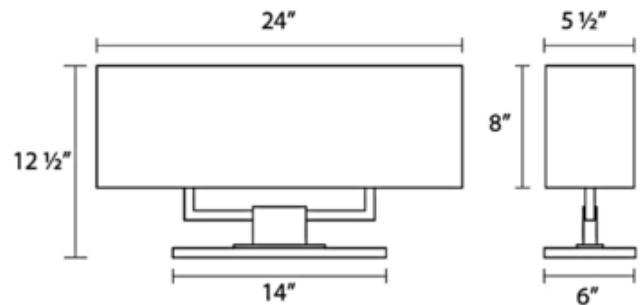

SHADE COLOR	Natural Linen
BODY FINISH	Black Brass
WATTAGE	16W
DIMMER	N/A
DIMENSIONS	24"W x 12.5"H x 6"D
BULB NOT INCLUDED	
LAMP	2 x A19/Medium (E26)/8W/120V LED 2 x A19/Medium (E26)/60W/120V Incandescent

Technical Information

PRODUCT DIMENSIONS	Shade: 24Wx 8H x 5.5L
---------------------------	-----------------------

SPEC #	SON59713
---------------	----------

COMPANY	PROJECT	FIXTURE TYPE	APPROVED BY	DATE