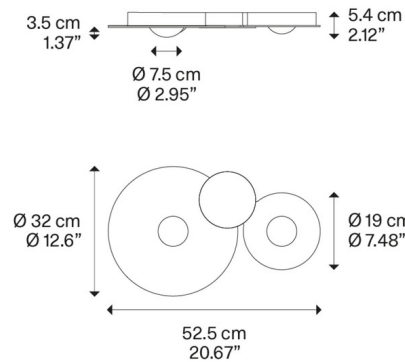

Lightology

lightology.com
866-954-4489
07-11-26

Project: _____

Company: _____

Location: _____ Fixture Type: _____

SPEC #: **SID597214**

Approved On: _____ Approved By: _____

Bugia Double Ceiling Flush Light

By LODES

Description

The Bugia Double Ceiling Flush Light, designed by Studio Italia Design, is both elegant and enchanting with its unique shape and central light in each ring. The harmonious light diffuses both upwards and downwards, making this perfect in your room. Dimmable via Triac dimming.

Specifications

COLOR	N/A
BODY FINISH	Gloss White
WATTAGE	34W
DIMMER	Standard 120V
DIMENSIONS	20.67"L x 12.6"W x 5.4"H
INTEGRATED LED MODULE	2 x LED/17W/120V LED
COUNTRY OF ORIGIN	Italy

Technical Information

COLOR RENDERING	92 CRI
LAMP COLOR	3000K
LUMENS/WATT	135.88
LUMINOUS FLUX	2310 lumens

Shown in gloss white

CLICK TO VIEW PRODUCT

Notes: