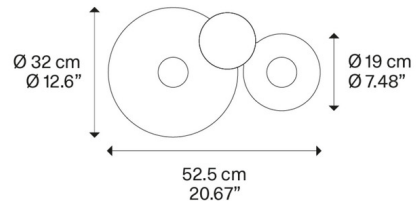

Shown in gloss white