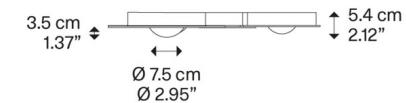

Shown in gloss white