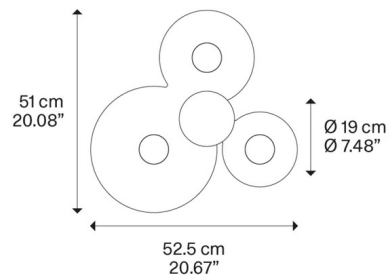

CLICK TO VIEW PRODUCT

Notes: