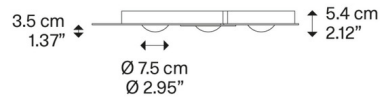

CLICK TO VIEW PRODUCT

Notes: