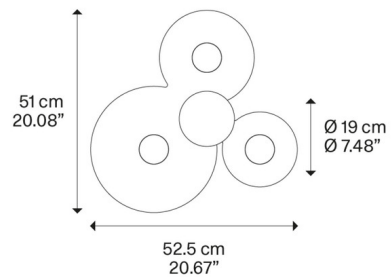

CLICK TO VIEW PRODUCT

Notes: