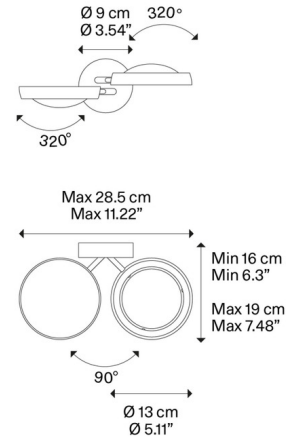

CLICK TO VIEW PRODUCT

Notes: