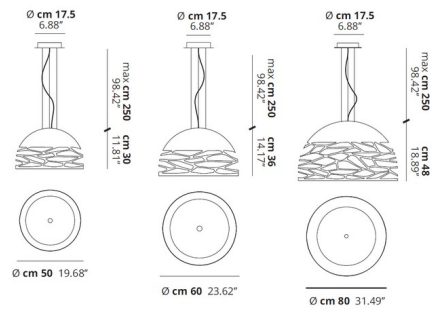

### Specifications

COLOR . . . . . Milk White  
 BODY FINISH . . . . . Matte Black  
 WATTAGE . . . . . 75W  
 DIMMER . . . . . Standard 120V  
 DIMENSIONS . . . . . 98.42"L x 19.7"W x 11.8"H  
 BULB NOT INCLUDED . . . . . 3 x A19/Medium (E26)/25W/120V LED  
 COUNTRY OF ORIGIN . . . . . Italy